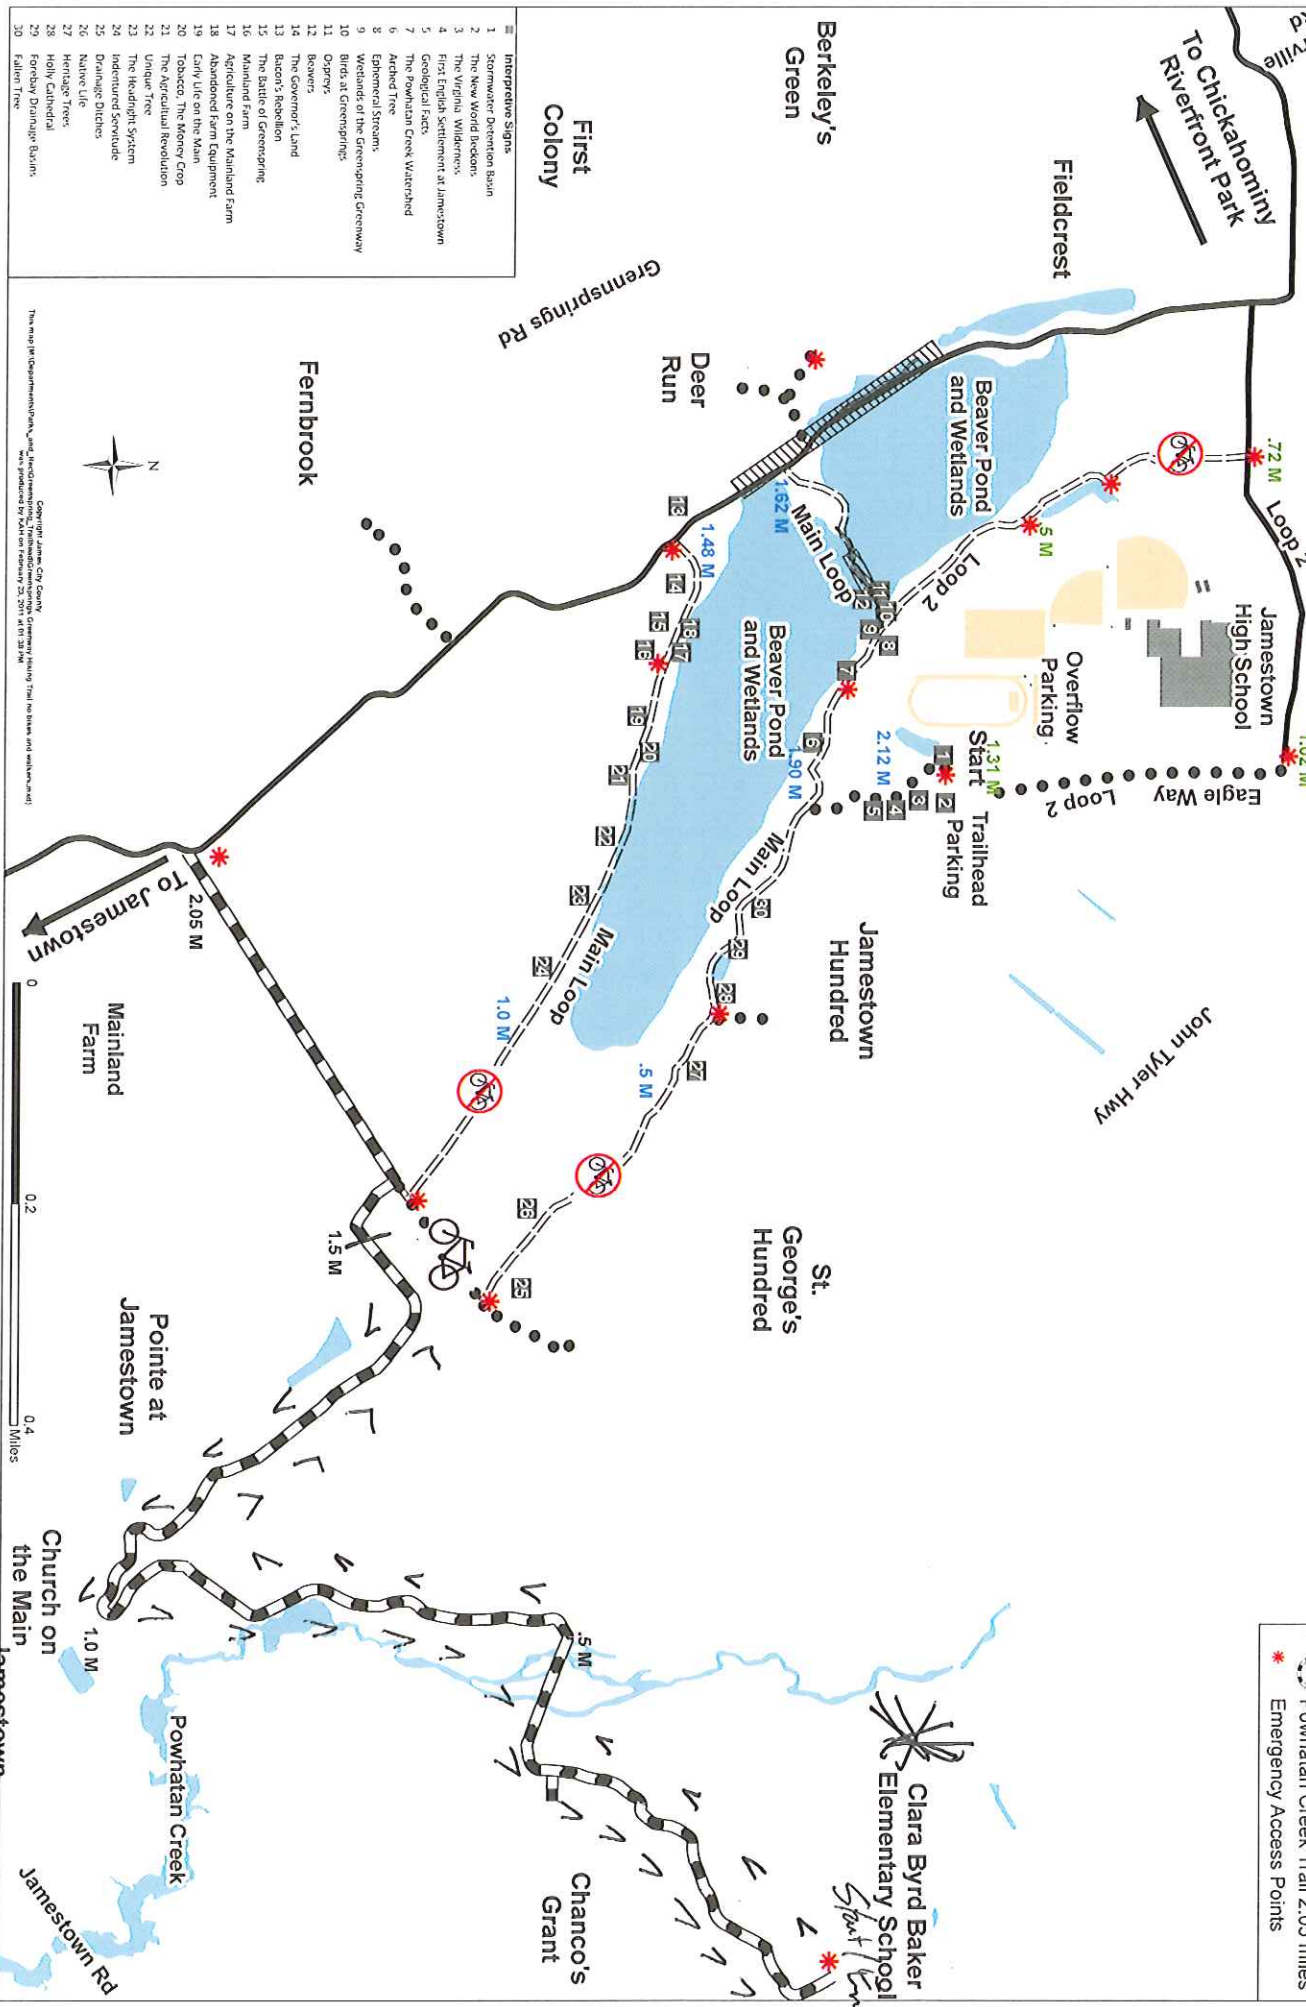

Greensprings Interpretive Trail and Powhatan Creek Trail

- Greenspring Trail
- Main Loop - 2.12 miles
- Loop 2 - 1.31 miles
- Trail Access
- Virginia Capital Trail / Bikes
- Boardwalk
- Powhatan Creek Trail 2.05 miles
- Emergency Access Points

First Colony

1. **Interpretive Signs**
1. 1 Stormwater Diversion Basin
  2. 2 The New World Infections
  3. 3 The Virginia Willabrews
  4. 4 First English Settlement at Jamestown
  5. 5 Geological Facts
  6. 6 The Powhatan Creek Watershed
  7. 7 Archival Tree
  8. 8 Ephemeral Streams
  9. 9 Wetlands of the Greenspring Greenway
  10. 10 Birds at Greensprings
  11. 11 Oysters
  12. 12 Beavers
  13. 13 The Governor's Land
  14. 14 Bacon's Rebellion
  15. 15 The Battle of Greenespring
  16. 16 Mainland Farm
  17. 17 Agriculture on the Mainland Farm
  18. 18 Abandoned Farm Equipment
  19. 19 Early Life on the Main
  20. 20 Tobacco, The Money Crop
  21. 21 The Agricultural Revolution
  22. 22 Unique Tree
  23. 23 The Headright System
  24. 24 Indented Servitude
  25. 25 Drainage Ditches
  26. 26 Native Life
  27. 27 Heritage Trees
  28. 28 Holly Cathedral
  29. 29 Forestry Drainage Basins
  30. 30 Fuller Tree